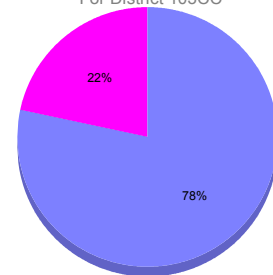

Goal, New, Dropped, Gain/Loss

Comparison of Membership Gain/Loss

Current Year Compared to the Previous Year

Gender Comparison 2010-2011

For District 103CC

Oct/Nov/Dec
■ Male ■ Female