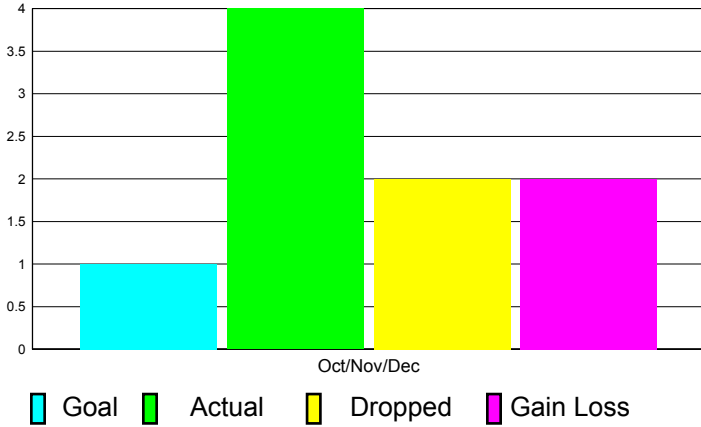

GMT Reports for District (or Undistricted) **District 103CC**

GMT: JACQUES 'JACK' VERBEKE Location: **FRANCE**

GMT CA: 4

CLUBS

Club Results
2011-2012

Clubs
2010-2011

Month	New Club Goal	Actual New Clubs	Actual Dropped Clubs	Gain/Loss of Clubs	Gain/Loss of Clubs
Oct/Nov/Dec	1	4	2	2	-2
Totals	1	4	2	2	-2

Club Results 2011-2012

Goal, New, Dropped, Gain/Loss

Comparison of Club Gain/Loss

Current Year Compared to the Previous Year

YTD Status Quo Clubs 2010-2011

Status Quo Clubs Compared to Status Quo Members

MEMBERSHIP