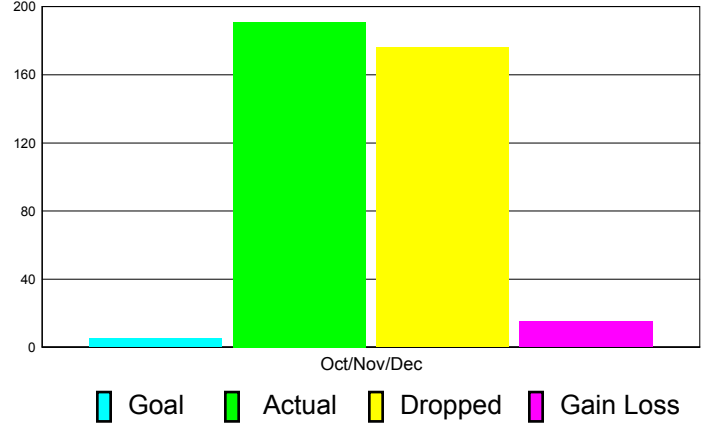

Membership Results 2011-2012

Goal, New, Dropped, Gain/Loss